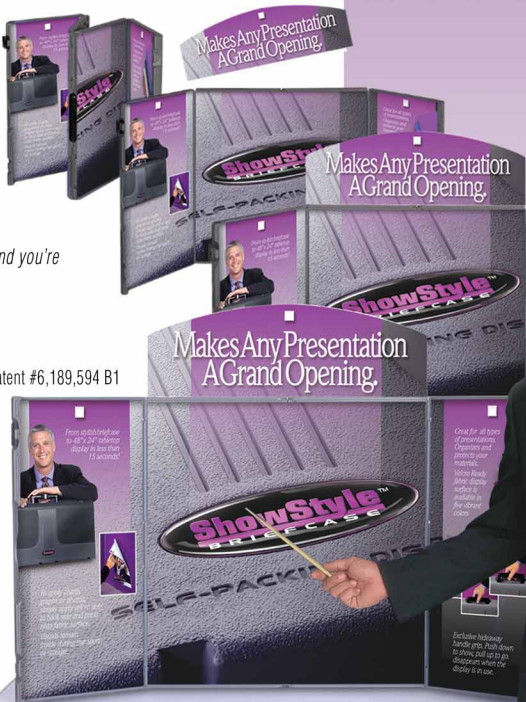

Easy set up! Unfold, pop on the header and you're ready to show!

US Patent #6,189,594 B1